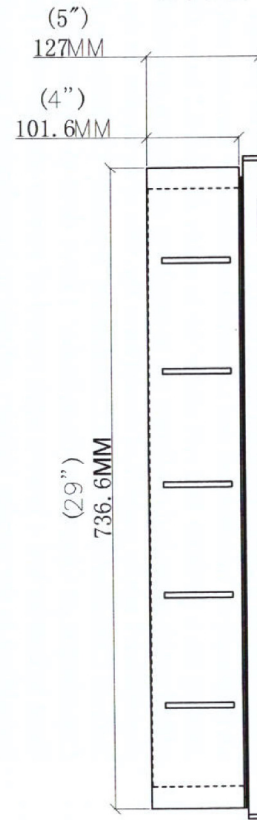

808990

Size: 22.25" X 30.25" X 5"

Powder coated steel body

PS Frame Mirror door

Antique Copper Finish Frame

### FRONT

### SIDE