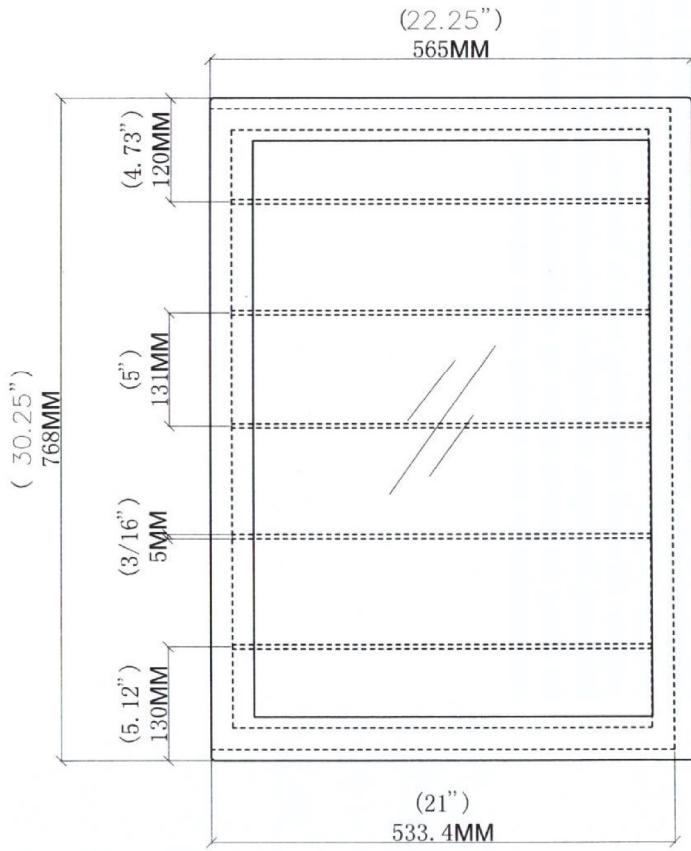

808990

Size: 22.25" X 30.25" X 5"

Powder coated steel body

PS Frame Mirror door

Antique Copper Finish Frame

### FRONT

### SIDE